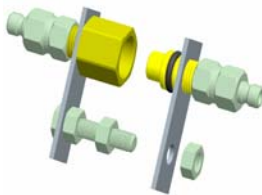

Specialty Fittings

15021
Ford and Dodge

15022
Ford Escort, Mazda, Nissan,
Saab 900, 9000

15023
Mazda and Ford

15024
Ford Contour, Mystique

15025
Dodge diesel (early)

15026
BMW

15027
Volvo (early)

15028
BMW 500 Series

15029
Dodge Dakota,
Ford Windstar, Taurus

15038 (5/8")
GM/Chevy Trucks w/Allison
transmission

15102
Dodge diesel trucks
2002 – Mid 07

15103
Ford Super Duty 4R100
transmission Requires #
15051 Disconnect Tool

15113
Volvo quick connect
1999 on

15114
Audi A8, 2000 on

15115 (1/2")
Dodge Diesel mid 2007 and on

15116
O Ring Adaptor Assembly
Dodge Dakota

15118
Ford Focus