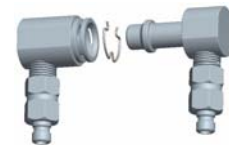

15028
BMW 500 Series

15029
Dodge Dakota,
Ford Windstar, Taurus

15038 (5/8")
GM/Chevy Trucks w/Allison
transmission

15102
Dodge diesel trucks
2002 – Mid 07

15103
Ford Super Duty 4R100
transmission Requires #
15051 Disconnect Tool

15113
Volvo quick connect
1999 on

15114
Audi A8, 2000 on

15115 (1/2")
Dodge Diesel mid 2007 and on

15116
O Ring Adaptor Assembly
Dodge Dakota

15118
Ford Focus