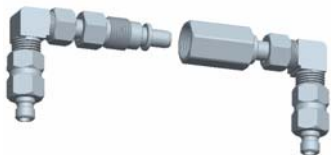

15028
BMW 500 Series

15029
Dodge Dakota,
Ford Windstar, Taurus

15038 (5/8")
GM/Chevy Trucks w/Allison
transmission

15102
Dodge diesel trucks
2002 – Mid 07

15103
Ford Super Duty 4R100
transmission Requires #
15051 Disconnect Tool

15113
Volvo quick connect
1999 on

15114
Audi A8, 2000 on

15115 (1/2")
Dodge Diesel mid 2007 and on

15116
O Ring Adaptor Assembly
Dodge Dakota

15118
Ford Focus